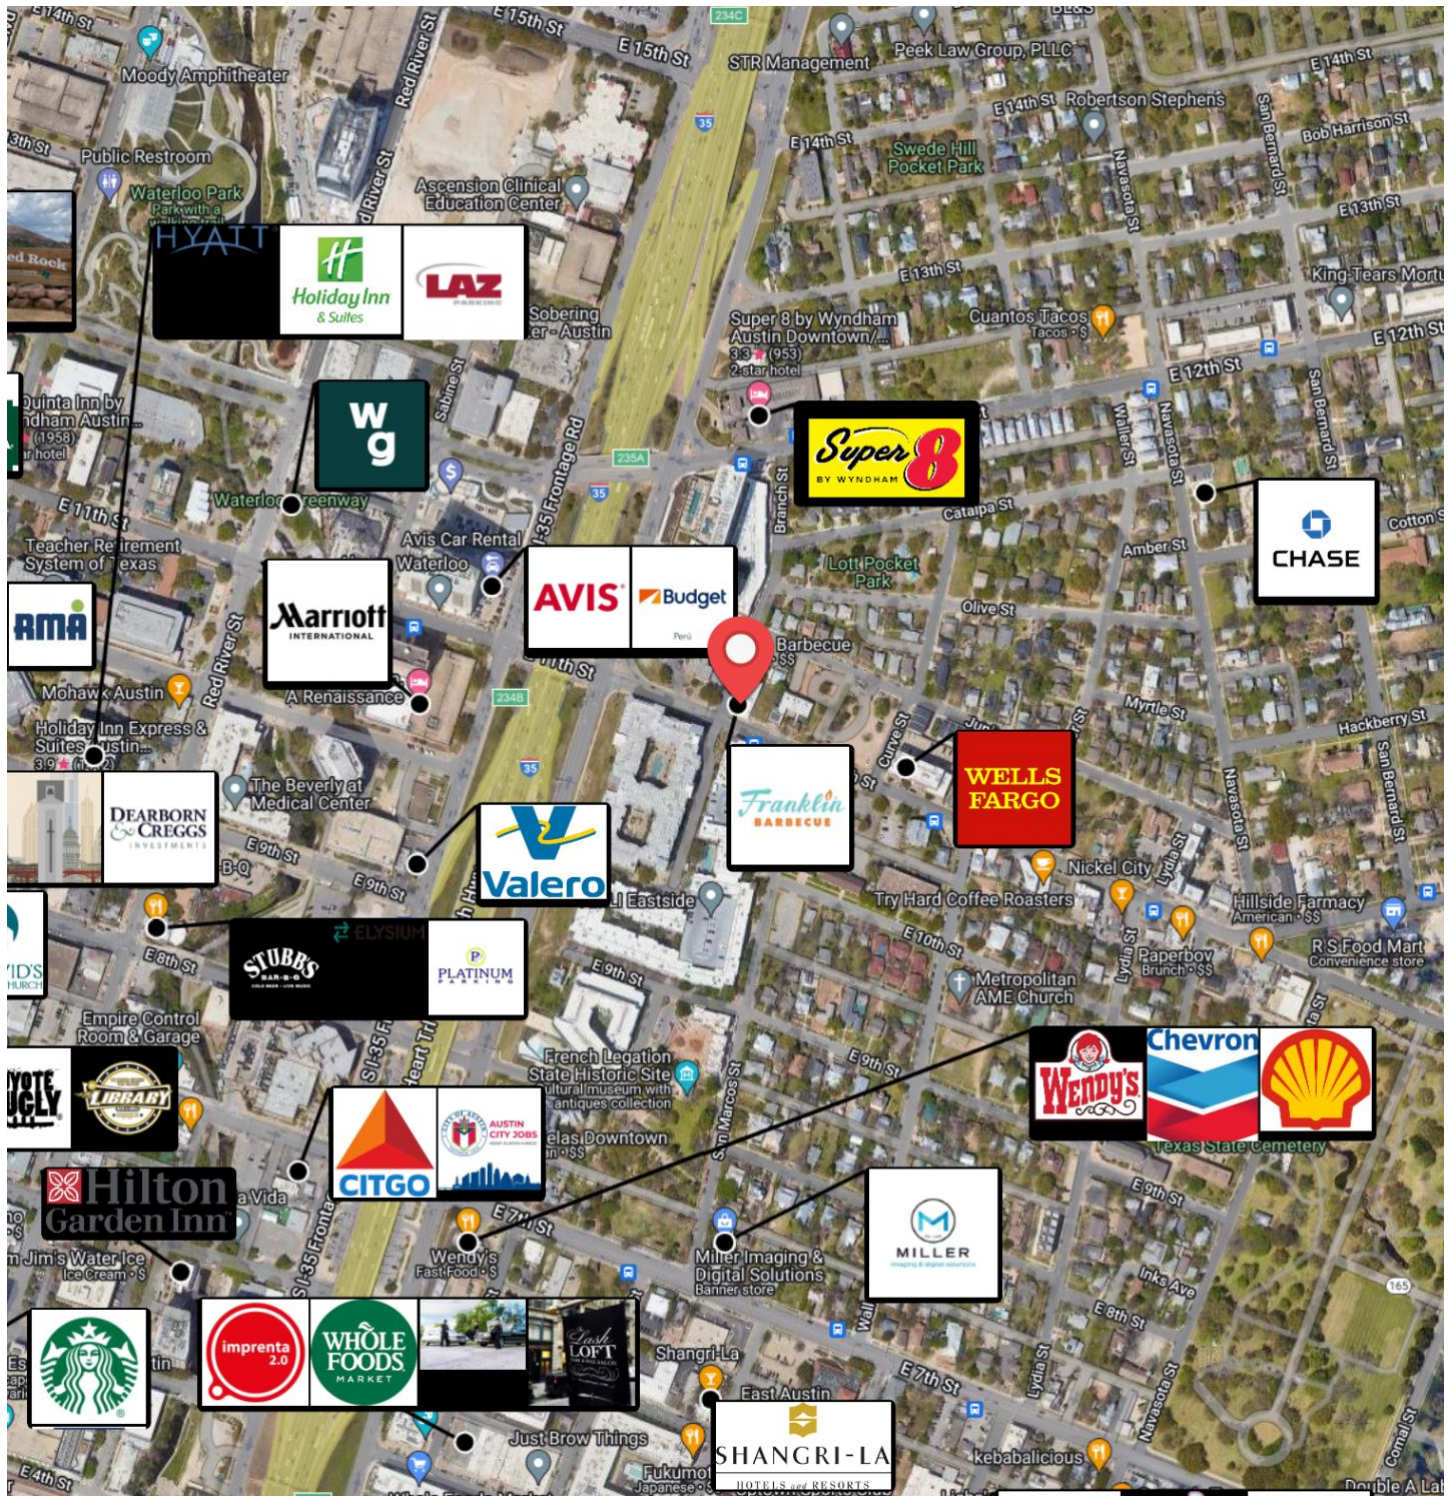

POINT OF INTEREST MAP

Order your radius report (\$74) + point of interest map (\$50) for only **\$124**

BUY NOW

100% moneyback guarantee